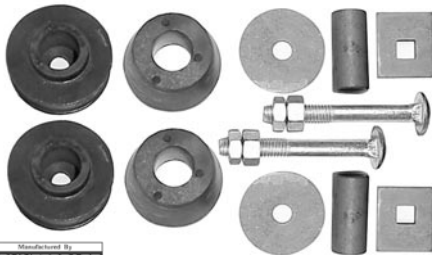

Complete with cushions, spacers, hardware.
60-10201 60-68 1/2-1 ton\$ 24.00 kit

69-10202 69-72 1/2 ton\$ 34.00 kit

RADIATOR SUPPORT-TO-RADIATOR SEALS

3 pieces
60-10208 60-62\$ 10.00 set
63-10209 63-66\$ 13.00 set