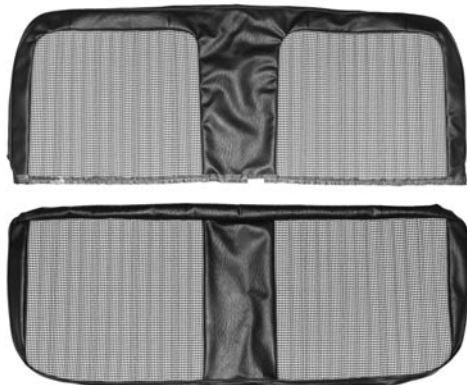

SEAT COVER KITS

1971-1972 Pickup Bench seat cover kits

Chevy Pickup Truck Deluxe "Houndstooth" Bench seat covers are made with Walrus grain vinyl and cloth "houndstooth" inserts.

71-03209	71-72	Black, with black & white inserts	$ 515.00	kit