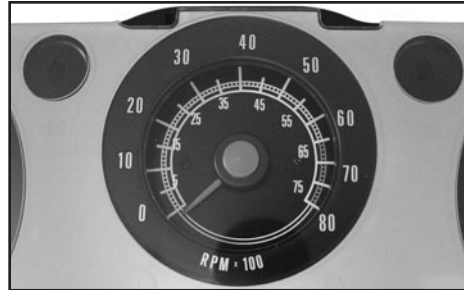

67-04105 67-68 8000 RPM / clock\$ 695.00 kit

COMPLETE DASH CLUSTER KITS

Manufactured By
COUNTERPART

Without tachometer, without vacuum gauge.

69-04104 69-72\$ 489.00 kit

• Now Available with 8000 RPM TACH! •