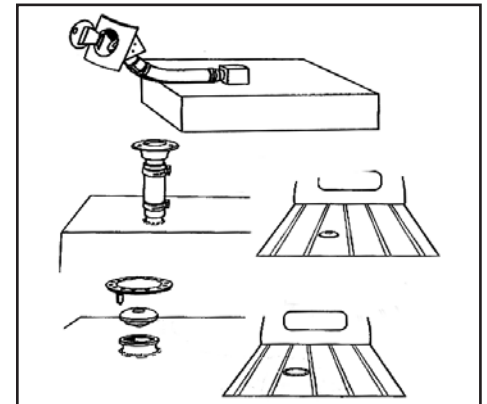

CHEVROLET & GMC TRUCK PARTS

Truck Shop Inc. 739 North Batavia Orange, California 92868

GAS TANK • BLAZER/SUBURBAN/PANEL TRUCK

Manufactured By
COUNTERPART

Fits Suburban or Panel truck, 20 gallon.

69-10709† 69-72 Suburban, Panel . . . . $ 179.00 ea.

Manufactured By
COUNTERPART

Fits Blazer, Jimmy, 20 gallon. Original style with correct fuel neck.

69-10710† 69-72 Blazer, Jimmy . . . . . $ 185.00 ea.

BLAZER / JIMMY GAS TANK KIT

Manufactured By
COUNTERPART

Blazer / Jimmy OE gas tank kit, 20 gallon.

Includes: Fuel Tank, Mounting Straps, Fuel Sending Unit, "O"-Ring Seal and Lock Ring for Sending Unit.

69-107090† 69-72 . . . . . $ 249.00 kit

SIDE FILL FRAME RAIL MOUNT GAS TANK KIT

Manufactured By
COUNTERPART

Side Fill, Blazer-style under-truck bed conversion kit, 20 gallon.

Includes: Fuel Tank, Mounting Straps, Fuel Sending Unit, "O"-Ring Seal and Lock Ring for Sending Unit.

63-107091† 63-66 Frame rail mount conversion 30 OHM. Side fill . . . . $ 240.00 kit

69-107092† 67-72 Frame rail mount conversion 90 OHM. Side fill . . . . $ 240.00 kit

BED FILL FRAME RAIL MOUNT GAS TANK KIT

Manufactured By
COUNTERPART

Bed Fill, Blazer-style under-truck bed conversion kit, 17 gallon.

Includes: Fuel Tank, Mounting Straps, Fuel Sending Unit, "O"-Ring Seal and Lock Ring for Sending Unit.

63-107085† 63-66 Frame rail mount conversion 30 OHM. Bed fill . . . . $ 249.00 kit

67-107086† 67-72 Frame rail mount conversion 90 OHM. Bed fill . . . . $ 249.00 kit

FRAME RAIL GAS TANK FILLER HOSE

1 1/2" I.D. fuel hose.

63-107094 63-72 Per foot . . . . . $ 12.00 ft.

69-107095 63-72 4 feet . . . . . $ 40.00 ea.

Manufactured By
COUNTERPART

1 1/2" I.D. fuel hose & clamp kit. Adapts your flush mount filler assembly to your bed fill gas tank.

63-107105 63-72 6" with clamps . . . . $ 18.00 kit

FUEL TANK SAFETY VENT VALVE