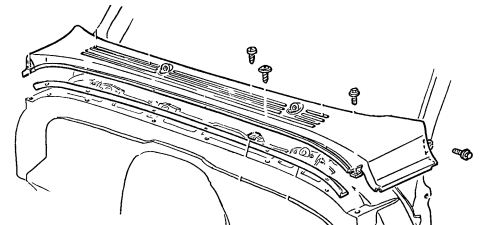

60-09901 60-66 Stainless steel .....$ 8.00 kit