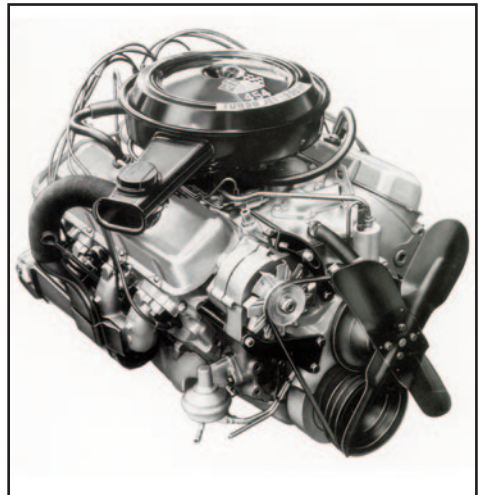

CHEVROLET & GMC TRUCK PARTS

Truck Shop Inc. 739 North Batavia Orange, California 92868

TEMPERATURE GAUGE SENDING UNIT

Manufactured By
COUNTERPART

For use with original or reproduction gauges.

60-12802	60-61 All	
	62-72 With gauges, USA	$ 25.00 ea.
60-128021	60-61 All	
	62-72 With gauges, Import	$ 17.00 ea.

OIL PRESSURE SWITCH

Manufactured By
COUNTERPART

60-128031	60-72 Without gauges,	$ 8.00 ea.

MOTOR MOUNTS

Fits left or right.

60-12804	60-62 Upper, rear 6 cyl. and V8	$ 10.00 ea.
63-12805	63-72 Upper, rear 6 cyl. and small block V8 with manual trans.	$ 10.00 ea.

60-12806	60-62 Lower, rear 6 cyl. and V8	$ 6.00 ea.
63-12807	63-72 Lower, rear 6 cyl. and small block V8 with manual trans.	$ 6.00 ea.

REAR MOTOR MOUNT HARDWARE

Original style rear motor mount hardware kit.

60-128091	60-72	$ 15.00 kit

Fits left or right (2 required).

60-12808	60-72 GM	$ 9.00 ea.
60-128081	60-72 Replacement	$ 5.00 ea.

MOTOR MOUNT TO BLOCK BOLT KIT

Original "Anchor" headmark, (6) 3/8-16 x 3/4" bolts with indented head with captured washers.

66-128109	66-72 Chevrolet 6 cyl.	
	63-72 SB V8	$ 10.00 kit

Original "Anchor" headmark, (6) 3/8-16 x 3/4" bolts with indented head with captured lock washers, phosphate (black-gray)

63-128109	66-72 Chevrolet 6 cyl.	
	63-72 SB V8	$ 11.00 set

MOTOR MOUNT

66-12810	66-72 Chevrolet 6 cyl.	
	63-72 SB V8, LH or RH	$ 11.00 ea.

68-128101	68-71 BB, 2WD, LH or RH	$ 79.00 ea.

Manufactured By
COUNTERPART

For use with BB motor mount conversion brackets #63-128106.

63-128107	63-72 Big Block	$ 14.00 ea.

FRAME SIDE MOTOR MOUNT BRACKETS

Original style stamped steel brackets.

67-128104	67-72 Small Block	$ 125.00 pr.
68-128104	68-71 Big Block	$ 119.00 pr.

V8 CONVERSION MOTOR MOUNT KIT