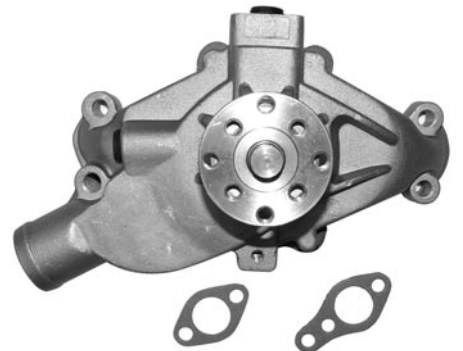

RPC High Performance ultra-light aluminum water pumps.
60-105095 60-72 S/B, natural finish .....$ 109.00 ea.

TRUCK SHOP
CHEVROLET PRODUCTS