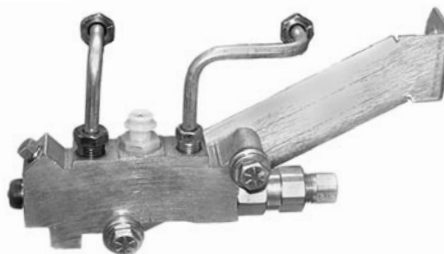

DISC BRAKE PROPORTIONING VALVE KIT

Complete kit: universal proportioning valve, master cylinder lines & mounting bracket, for use with 1960-72 conversion master cylinders.

Replacement type, does not require a separate hold-off valve.

For 2 or 4 wheel disc applications.

- 60-15307 .....$ 79.00 ea.

BRAKE LINE TEE & UNION KIT

Two 1/4" unions to connect the front to rear, & one T-block to connect the front brake lines.

- 71-14955 71-72 3 pieces .....$ 15.00 kit