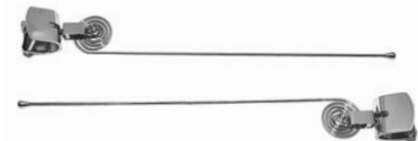

CURB FEELERS

60-18741 Vintage style, universal with hardware\$ 12.00 pr.

60-18742 Straight style, universal with hardware\$ 10.00 set

Showroom hours:
TUESDAY - FRIDAY: 8:30AM to 4:00PM
SATURDAY: 7:00AM to 2:00PM
(Showroom closed Sunday & Monday)
Phone order desk hours:
MONDAY - FRIDAY: 8:30AM to 4:30PM
ORDER TOLL FREE: 1-800-235-2470