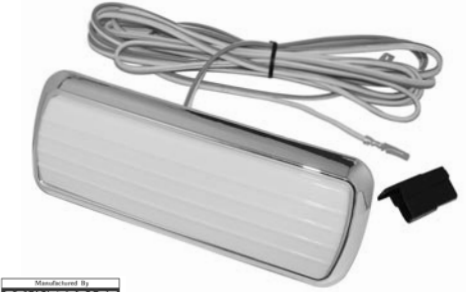

CHEVROLET & GMC TRUCK PARTS

Truck Shop Inc. 739 North Batavia Orange, California 92868

INTERIOR DOME LIGHT ASSEMBLIES

Manufactured By
COUNTERPART

Includes: Chrome base, lens, bulb & wiring.
60-06009 60-72 With wiring .....$ 19.00 ea.