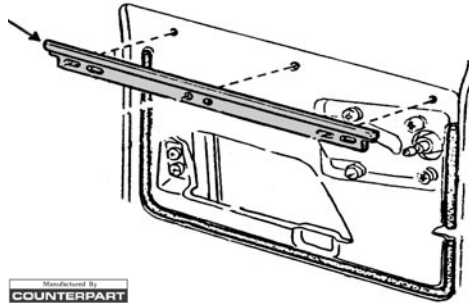

DOOR PANEL UPPER TRIM MOLDING

Manufactured By
COUNTERPART

67-027081 67-71 Chrome .....$ 75.00 pr.