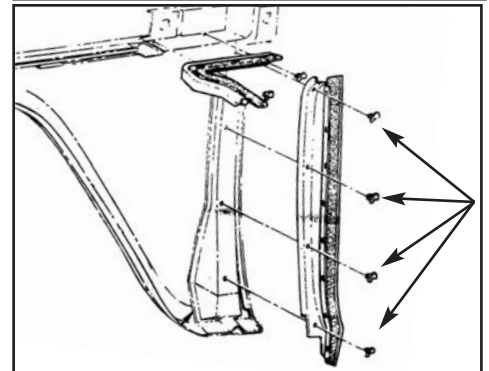

PINCH CLIP

1. Installs the rear of the front fender seal bracket to the fender brace.

60-09488	60-66	. . . . .	$ .75	ea.

+ The following items require additional shipping and handling.