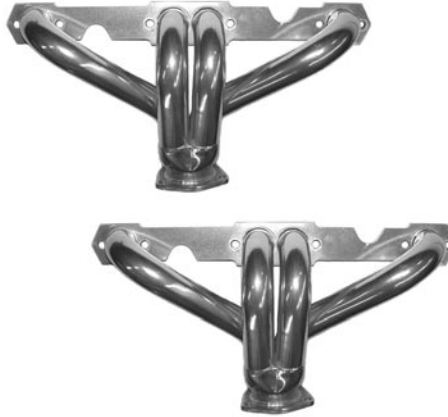

BLOCK HUGGER HEADERS

Includes gaskets, collectors and hardware.

60-121136 60-72 SB Stainless Steel . . . $ 199.00 pr.

60-121135 60-72 SB Black . . . . . $ 125.00 pr.

60-121134 60-72 SB Silver coated . . . . $ 229.00 pr.

60-121133 60-72 SB Chrome . . . . . $ 219.00 pr.