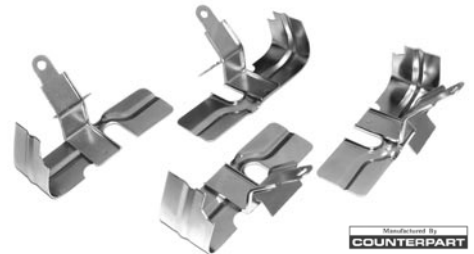

SPARK PLUG HEAT SHIELDS

60-13216 60-72 Small block V8, 4 pcs. ....$ 21.00 set

SPARK PLUG HEAT SHIELD BOLT

Original "L" headmark, 1/4-20x1/2" bolt.
60-13217 60-72 .....$ 1.50 ea.