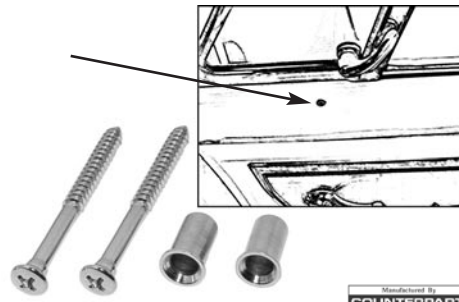

DOOR REINFORCEMENT BEZEL & SCREW KIT

Manufactured By
COUNTERPART

72-027085 72 Chrome, 4 pcs. ....$ 6.00 set