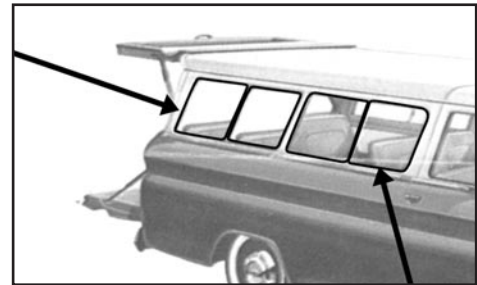

SUBURBAN REAR QUARTER WINDOW WEATHERSTRIP

Includes: rubber gasket, felt run channel, felt wipers, rubber window stop insert. For one window.

60-07607⁺	60-66	For sliding window	....$	79.00	kit