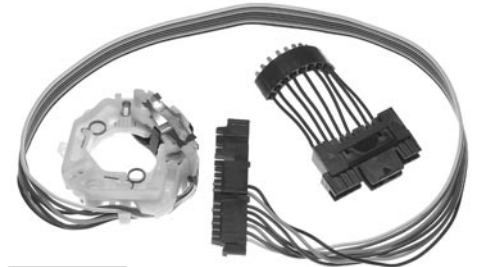

1967-1972 Turn signal switches are available in replacement or original style. Replacements use a black hazard knob (not included) and include adapter harness.

Replacement style.

67-06604	67-72	Without tilt, auto trans.	.....$ 51.00	ea.
		All, manual trans.	.....$ 51.00	ea.