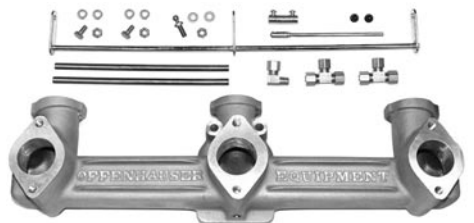

Offenhauser triple 1BBL intake manifold with linkage, fits 235 or 261 6 cyl.
60-11806 60-62 Triple carbs .....$ 575.00 ea.