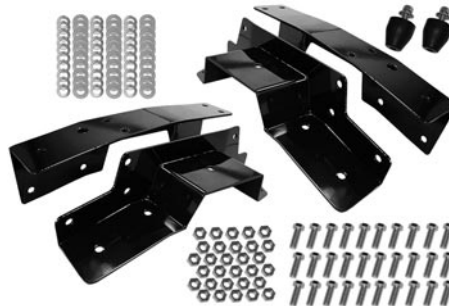

Kit includes: "C-Notches", 2 bump stops, necessary hardware and instructions. Recommended for trucks lowered 5" or more.
60-14701 63-72 .....$ 119.00 kit