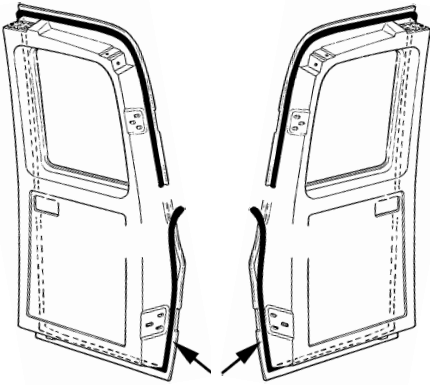

CHEVROLET & GMC TRUCK PARTS

Truck Shop Inc. 739 North Batavia Orange, California 92868

REAR CARGO DOOR WEATHERSTRIP

Suburban or Panel			
60-07805	60-66	.....	$ 219.00 pr.
67-07806	67-72 Left	.....	$ 32.00 ea.
67-07807	67-72 Right	.....	$ 32.00 ea.