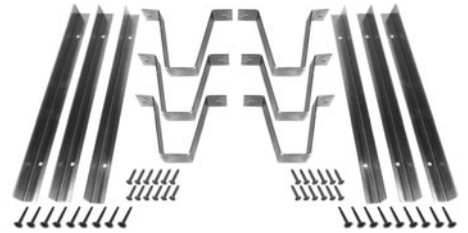

BLAZER CARGO PANEL MOUNTING BRACKET KIT

69-029291⁺	69-72	Polished stainless	.....$	185.00	kit