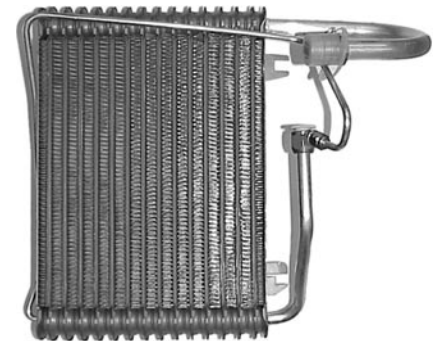

67-054061 67-72 With R-12 or R-134A ...\$ 205.00 ea.

A/C EVAPORATOR CORE

64-05407 64-66\$ 259.00 ea.

67-05407 67-72\$ 299.00 ea.

A/C EXPANSION VALVE

64-054071 64-66 With original style
sensor\$ 59.00 ea.

67-05408 67-72 With sensor tube\$ 69.00 ea.