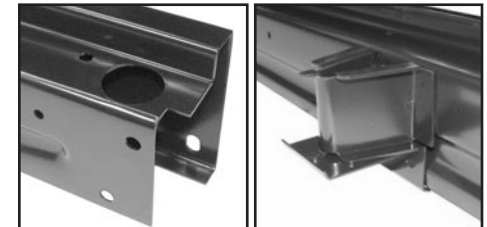

REAR BED CROSS SILLS

60-16222⁺ 60-62 Stepside .....$ 209.00 ea.
60-16223⁺ 60-62 Fleetside .....$ 149.00 ea.
63-16224⁺ 63-66 Stepside .....$ 115.00 ea.
63-16225⁺ 63-72 Fleetside, with wood bed .....$ 149.00 ea.
67-16226⁺ 67-72 Stepside .....$ 115.00 ea.
67-16225⁺ 67-72 Fleetside, with steel bed .....$ 149.00 ea.