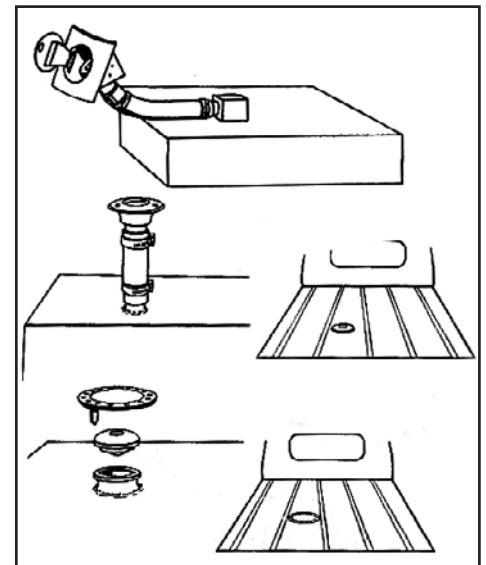

Manufactured By
COUNTERPART

Universal: For use with underbed custom gas tanks. 1 1/2". non vented.

- 60-108135 60-72 Polished stainless & Hose & clamps .....$ 58.00 kit