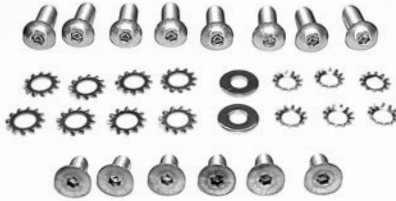

DOOR LATCH AND STRIKER SCREW KIT

1. 6 Door latch screws, 8 Door latch striker screws

67-02310	67-72	.....$	16.00 kit