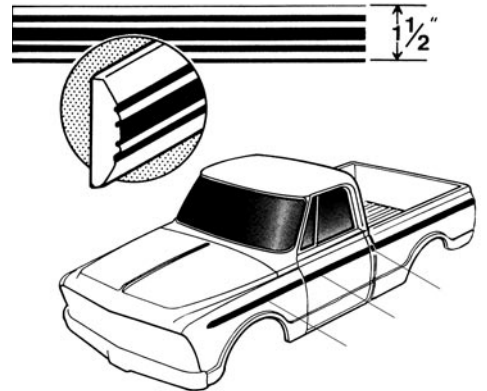

1969-1972 UPPER SIDE MOLDING KITS

Includes clips

- 69-08225⁺ 69-72 Short bed, fleetside
  8 pc. molding set with metal clips .....$ 319.00 kit
  69-08226⁺ 69-72 Long bed, fleetside
  8 pc. molding set with metal clips .....$ 325.00 kit
  69-08227⁺ 69-72 Longhorn, fleetside
  8 pc. molding set with metal clips .....$ 325.00 kit
  69-08228⁺ 69-72 Short bed, fleetside
  8 pc. molding set with metal & adhesive clips . $ 319.00 kit
  69-08229⁺ 69-72 Long bed, fleetside
  8 pc. molding set with metal & adhesive clips . $ 325.00 kit
  69-08230⁺ 69-72 Longhorn, fleetside
  8 pc. molding set with metal & adhesive clips . $ 325.00 kit