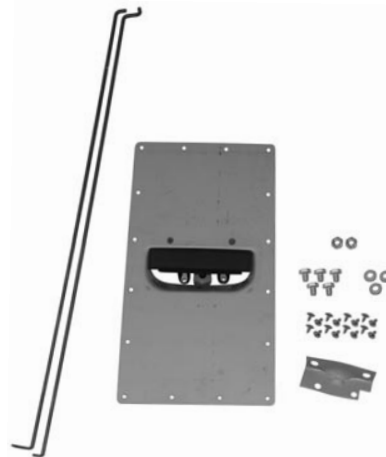

TAILGATE HANDLE RELOCATOR KIT

Relocates handle to the inside of the bed for a custom touch. Paint to match
67-16125 67-72 .....$ 159.00 set