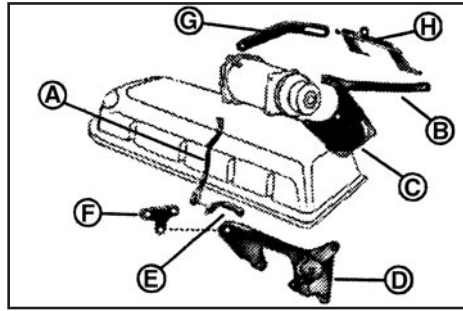

BIG BLOCK A/C COMPRESSOR BRACKETS

67-05507 68-72 Front brace ..... B $ 23.00 ea.

67-05508 68-72 Rear brace ..... G $ 23.00 ea.