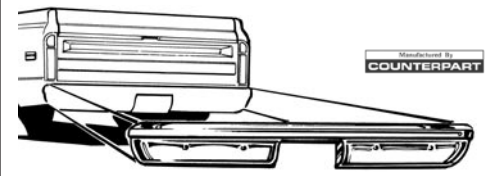

Manufactured By
COUNTERPART

Fits Fleetside pickup, Blazer/Jimmy or Suburban.

67-16904 ⁺	67-72	Chrome	\$ 239.00 ea.
-----------------------	-------	--------	---------------

Manufactured By
COUNTERPART

67-16905 ⁺	67-72	Stepside, chrome	\$ 239.00 ea.
-----------------------	-------	------------------	---------------