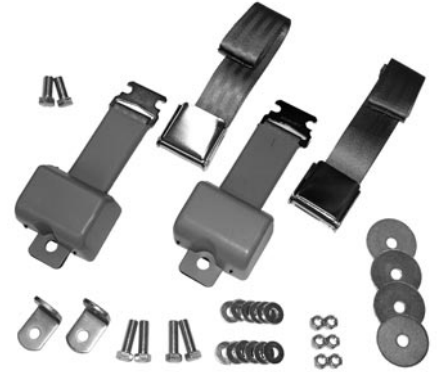

RETRACTABLE SEAT BELTS