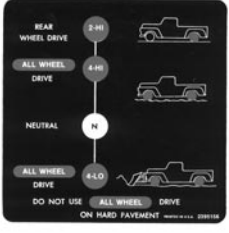

PAINT CARE DECAL

60-17224	60-72	Paint care instruction sheet	$ 4.50 ea.

4X4 SHIFT PATTERN DECAL

62-17360	62-67	2395156	$ 4.50 ea.