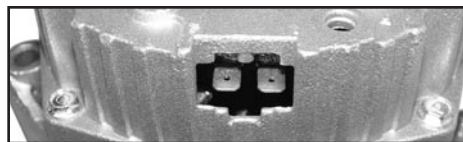

Internal type connector