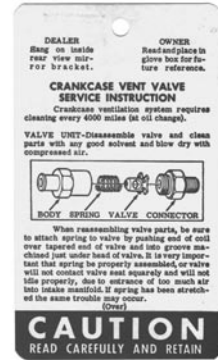

DECALS & LABELS

CRANK CASE VENT VALVE SERVICE TAG

60-17608	60-64 . . . . . $	4.50 ea.