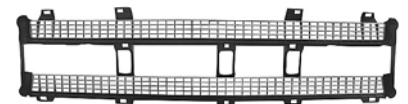

Manufactured By
COUNTERPART

Chevrolet inner grill.

69-00605⁺ 69-70 Inner .....$ 99.00 ea.

69-006051⁺ 69-70 Inner, chrome .....$ 219.00 ea.

• Truck Shop •
• Best Quality • Best Price •

⁺ The following items require additional shipping and handling.

Fax Order 1-714-771-0407 • Toll Free 1-800-243-8947 • www.TruckandCarShop.com • 2022 Catalog