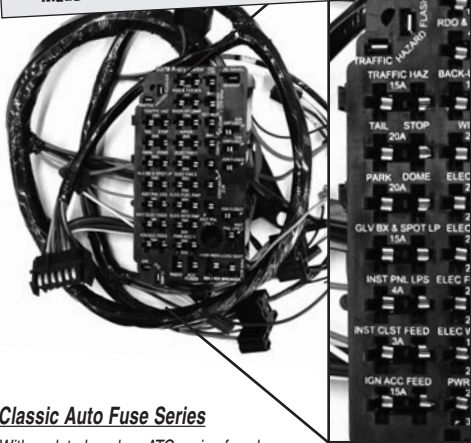

CHEVROLET & GMC TRUCK PARTS

Truck Shop Inc. 739 North Batavia Orange, California 92868

CLASSIC AUTO FUSE SERIES DASH HARNESS

New wiring harnesses now available from Truck Shop!
Made to order so plan ahead, please allow 2-5 weeks.

Classic Auto Fuse Series

With updated modern ATO series fuse box.

67-136092	67-68	Truck with gauges	$ 485.00 ea.
67-136102	67-68	Truck with warning lights	$ 485.00 ea.
67-136112	67-68	Panel or Suburban with warning lights	$ 539.00 ea.
67-136122	67-68	Panel or Suburban with gauges	$ 515.00 ea.
69-136132	69	Panel or Suburban with warning lights	$ 539.00 ea.
69-136142	69	Panel or Suburban with gauges	$ 515.00 ea.
69-136152	69-72	Truck or Blazer with gauges	
	70-72	Panel or Suburban with gauges	$ 475.00 ea.
69-136162	69-72	Truck or Blazer with warning lights	
	70-72	Panel or Suburban with warning lights	$ 475.00 ea.