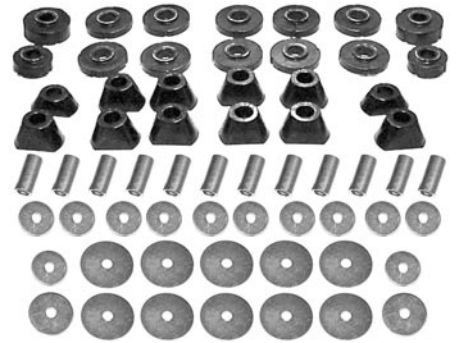

BLAZER BODY MOUNT KITS

Body mounts

Fits 4WD Blazer, includes hardware.

69-09604 69-72 Polyurethane .....$ 219.00 kit
69-09605 69-72 Rubber .....$ 269.00 kit

Fits 2WD Blazer, includes hardware.

69-09606 69-72 Rubber .....$ 269.00 kit