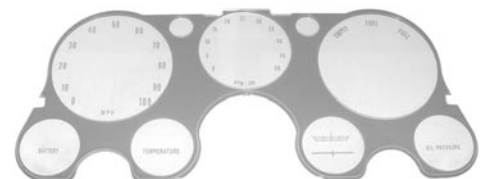

- 67-04308 67-72 With gauges & tachometer, plastic .....$ 38.00 ea.