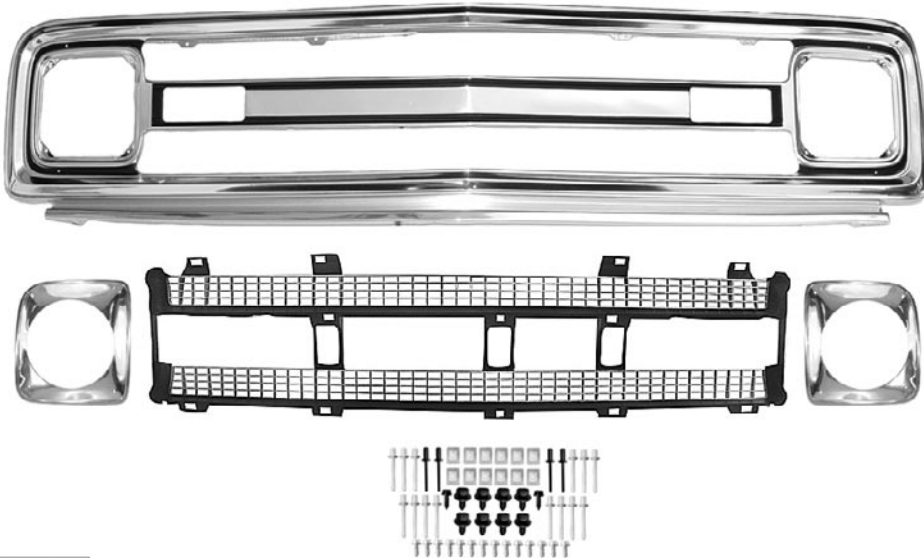

Manufactured By
COUNTERPART

Chevrolet grill kit includes outer grill shell, inner grill, grill installation kit, aluminum headlight bezels.

69-00501⁺ 69-70 Grill kit, with plain grill .....$ 595.00 kit

69-00502⁺ 69-70 Grill kit, with stamped "CHEVROLET" grill .....$ 719.00 kit