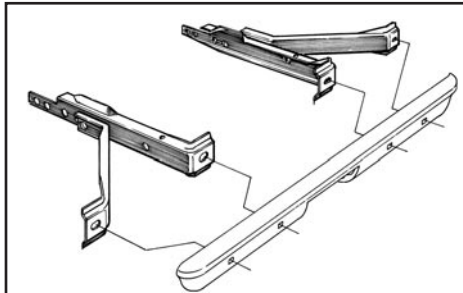

- Rear with hardware
60-169061 60-62 Stepside\$ 179.00 set

- 60-16906 60-62 Fleetside\$ 82.00 set

- 63-16907 63-66 Stepside\$ 95.00 set

REAR BUMPER BRACKETS

- 63-16908 63-66 Fleetside\$ 75.00 set

- 67-16909 67-72 Stepside or Fleetside 2WD\$ 65.00 set