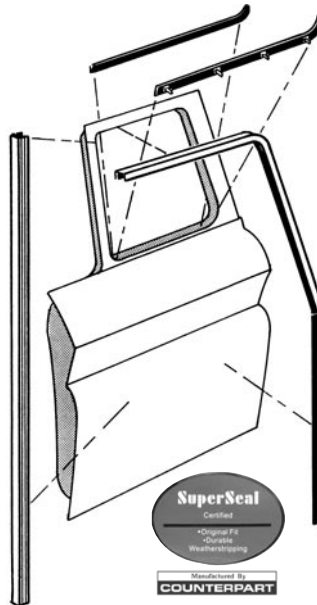

DOOR WINDOW FELT KITS

SuperSeal
Certified
•Original Fit
•Durable
•Weatherstripping
Manufactured By
COUNTERPART

Includes: upper door glass channels, anti-rattle window seals, and universal division bar inserts. Does 2 door windows.

- 60-07501 60-63 For metal frames around glass .....$ 129.00 kit
- 60-07502 60-63 Without metal frames around glass .....$ 165.00 kit
- 64-07503 64-66 .....$ 88.00 kit
- 67-07504 67-72 With stainless bead .....$ 79.00 kit
- 67-07505 67-72 With black bead .....$ 79.00 kit

Deluxe kits include: upper door glass channels, anti-rattle window seals, and O.E. division bar inserts. Does 2 door windows.

- 64-075031 64-66 .....$ 95.00 kit
- 67-075041 67-72 With stainless bead .....$ 90.00 kit
- 67-075051 67-72 With black bead .....$ 92.00 kit
- 67-075055 67-72 Suburban, front .....$ 115.00 kit
- 67-075056 67-72 Suburban, rear .....$ 95.00 kit