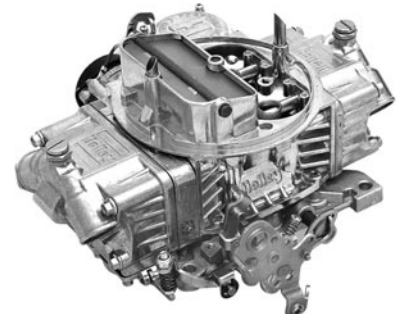

Model 4160, dual feed, vacuum secondaries with manual choke. Bright silver finish!

60-12008 60-72 750 CFM ..... $ 435.00 ea.