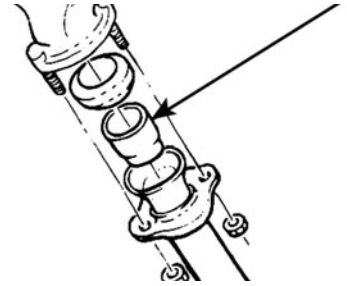

EXHAUST MANIFOLD HEADPIPE EXTENSION

Fits between the exhaust manifold and the headpipe, supports the main headpipe donut gasket.

60-12235 60-72 2" OD .....$ 15.00 ea.
60-12236 60-72 2 1/2" OD .....$ 15.00 ea.