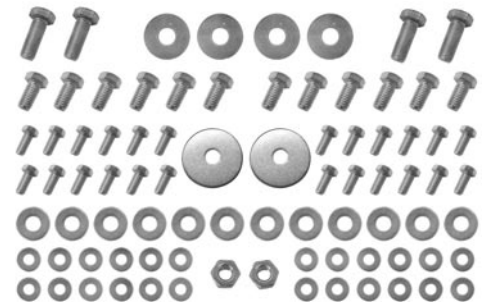

FRONT FENDER AND INNER FENDER BOLT KIT

60-09501	60-66	Stainless steel	$ 47.00	kit
67-09501	67-72	Stainless steel	$ 38.00	kit