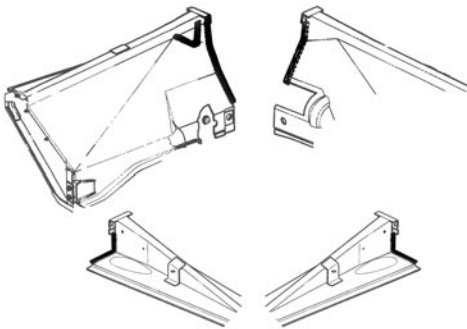

INNER FRONT FENDER SEALS

Mounts between front fender and inner fender well, does both fenders
60-09505 60-66 .....$ 14.00 set