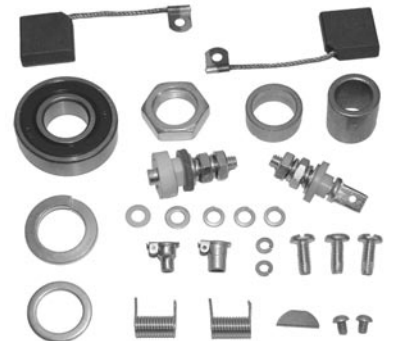

GENERATORS

- 60-134072 60-62 12-volt, 25 amp
 6-1/8" mounting\$ CALL ea.
 60-134073 60-62 12-volt, 30 amp
 7-1/8" mounting\$ 165.00 ea.

GENERATOR BOOT

- 60-13406 60-62\$ 21.00 ea.

GENERATOR RESTORATION KIT