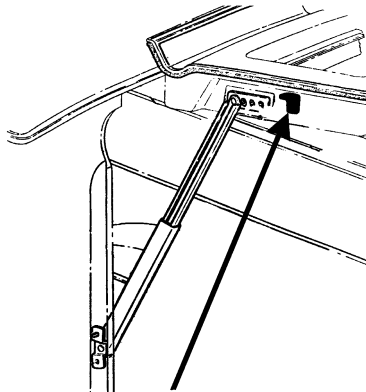

BLAZER LIFT HATCH HINGE ACCESS PLATE GASKETS

69-07708 69-72\$ 9.00 pr.

SUBURBAN OR PANEL LIFT HATCH BUMPER

60-07801 60-66\$ 9.00 ea.

SUBURBAN OR PANEL LIFT HATCH BUMPER

69-07802 69-72\$ 9.00 ea.

BLAZER / JIMMY LIFT GATE BUMPER