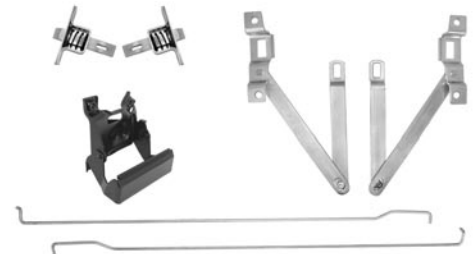

TAILGATE LATCH KIT

Manufactured By
COUNTERPART

67-161221 67-72 Fleetside . . . . . $ 109.00 kit