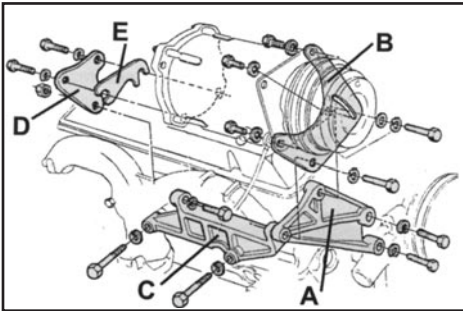

CHEVROLET & GMC TRUCK PARTS

Truck Shop Inc. 739 North Batavia Orange, California 92868

SMALL BLOCK A/C COMPRESSOR BRACKET KIT

Mounts GM compressor on a small block V8 Chevrolet engine with factory exhaust manifolds and short water pump. Includes: 1 front brace, 1 front bracket, 1 lower support, 1 rear bracket, 1 rear shim, hardware.

64-05506 64-72 Small block ..... $ 249.00 kit

SMALL BLOCK A/C COMPRESSOR BRACKETS

64-055061 64-72 Front lower bracket, S/B ..... A $ 85.00 ea.

64-055062 64-72 Front brace, S/B ..... B $ 64.00 ea.

64-055063 64-72 Rear pivot bracket, on compressor, S/B .... D $ 21.00 ea.

64-055064 64-72 Lower side support bracket, on exhaust, S/B ..... C $ 95.00 ea.

64-055065 64-72 Rear shim, S/B ..... E $ 6.00 ea.

64-055066 64-72 AC bracket hardware kit S/B ..... $ 26.00 ea.