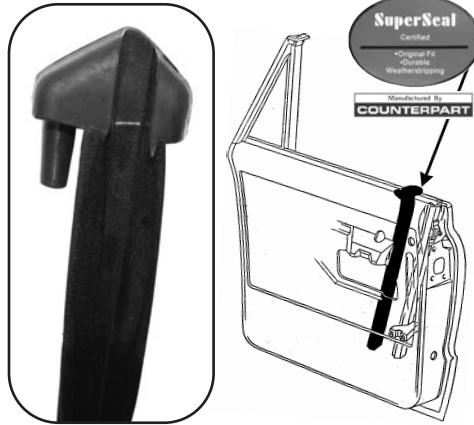

BLAZER GLASS FELT RUN CHANNELS

67-07524	69-72	Lower door	.....$	31.00	pr.