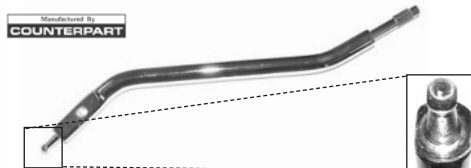

71-06807 71-72 Without tilt .....$ 24.00 ea.

**Truck Shop 2nd Location
in Concord North Carolina.**

2701 Derita Road Concord NC 28027
704-979-6490 Fax: 704-979-5157