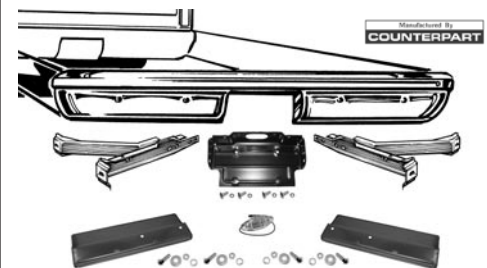

Manufactured By
COUNTERPART

Includes: 1 chrome bumper, 2 outer bumper brackets, 2 inner bumper brackets, 4 chrome bumper bolts, 1 license plate panel, 4 license plate panel bolts, 1 license plate panel light and (2 bumper bracket gravel shields & bolts, fleetside only).

67-16814⁺	67-72	Fleetside 2WD	$ 395.00 kit
67-16815⁺	67-72	Stepside	$ 365.00 kit

Truck Shop California

739 North Batavia Orange CA 92868

⁺ The following items require additional shipping and handling.

Fax Order 1-714-771-0407 • Toll Free 1-800-243-8947 • www.TruckandCarShop.com • 2022 Catalog