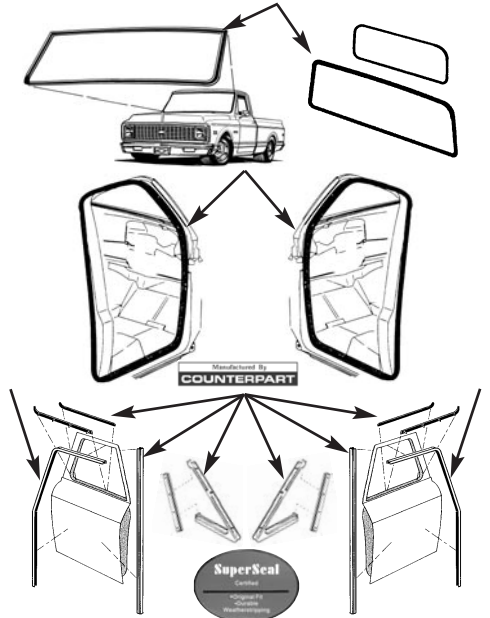

WEATHERSTRIP KITS

1967-1972 for trucks with black bead on anti-rattle window seals.

67-079031	67	Std. cab, small rear	...	$ 209.00	kit
67-079032	67	Deluxe cab, small rear	..	$ 215.00	kit
68-079033	68-72	Std. cab, large rear	...	$ 209.00	kit
68-079034	68-70	Deluxe cab	.....	$ 215.00	kit
71-079035	71-72	Deluxe cab	.....	$ 209.00	kit

1967-1972 for trucks with chrome bead on anti-rattle window seals.

67-079036	67	Std. cab, small rear	...	$ 209.00	kit
67-079037	67	Deluxe cab, small rear	..	$ 215.00	kit
68-079038	68-72	Std. cab, large rear	...	$ 209.00	kit
68-079039	68-70	Deluxe cab	.....	$ 215.00	kit
71-079040	71-72	Deluxe cab	.....	$ 209.00	kit

Deluxe stainless steel window trim not included in kits.

WINDSHIELD GLASS

Manufactured By
COUNTERPART

60-07906	60-63	Clear	.....	$ 229.00	ea.
60-07904	60-63	Tinted	.....	$ 229.00	ea.
60-07905	60-63	Tinted/shaded	.....	$ 229.00	ea.
64-07906	64-66	Clear	.....	$ 115.00	ea.
64-07908	64-66	Tinted	.....	$ 115.00	ea.
64-07907	64-66	Tinted/shaded	.....	$ 115.00	ea.
67-07908	67-72	Clear	.....	$ 115.00	ea.
67-07910	67-72	Tinted	.....	$ 115.00	ea.
67-07909	67-72	Tinted/shaded	.....	$ 115.00	ea.

• Truck Shop •
• Best Quality • Best Price •