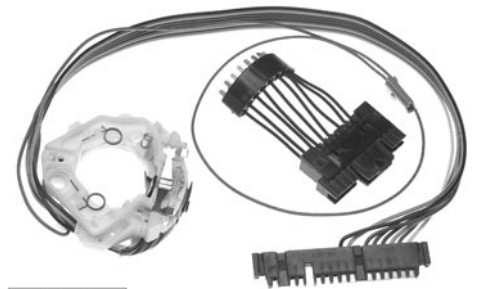

Replacement style.

67-06605	67-72	With tilt, auto trans.	.....$ 51.00	ea.