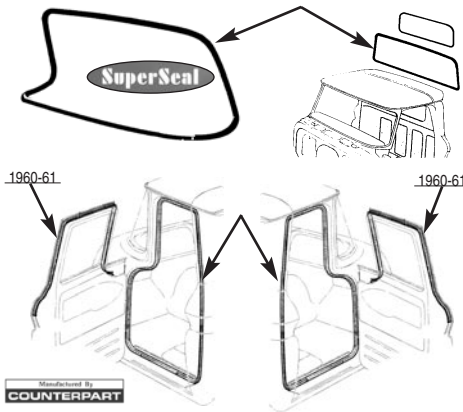

WEATHERSTRIP KITS

Kits Includes: Windshield seal, rear window seal, 2 door/cab seals, 2 vent window seals and 2 upper door glass channels, 4 anti-rattle window seals, and 2 division bar inserts.

Deluxe cab has exterior stainless steel window trim. Standard cab has no exterior stainless steel window trim.

1960-1961 kits also include 2 upper door seals

1960-1961 for trucks with metal frames around door glass.

60-079031	60-61	Std. cab, small rear	...	$ 245.00	kit
60-079032	60-61	Deluxe cab, small rear	..	$ 259.00	kit
60-079033	60-61	Std. cab, large rear	...	$ 255.00	kit
60-079034	60-61	Deluxe cab, large rear	..	$ 269.00	kit

1960-1961 for trucks without metal frames around door glass.

60-079035	60-61	Std. cab, small rear	...	$ 279.00	kit
60-079036	60-61	Deluxe cab, small rear	..	$ 295.00	kit
60-079037	60-61	Std. cab, large rear	...	$ 289.00	kit
60-079038	60-61	Deluxe cab, large rear	..	$ 305.00	kit

1962-1963 for trucks with metal frames around door glass.

62-079031	62-63	Std. cab, small rear	...	$ 245.00	kit
62-079032	62-63	Deluxe cab, small rear	..	$ 259.00	kit
62-079033	62-63	Std. cab, large rear	...	$ 255.00	kit
62-079034	62-63	Deluxe cab, large rear	..	$ 269.00	kit

1962-1963 for trucks without metal frames around door glass.

62-079035	62-63	Std. cab, small rear	...	$ 279.00	kit
62-079036	62-63	Deluxe cab, small rear	..	$ 295.00	kit
62-079037	62-63	Std. cab, large rear	...	$ 289.00	kit
62-079038	62-63	Deluxe cab, large rear	..	$ 305.00	kit

1964-1966

64-079031	64-66	Std. cab, small rear	...	$ 190.00	kit
64-079032	64-66	Deluxe cab, small rear	..	$ 199.00	kit
64-079033	64-66	Std. cab, large rear	...	$ 199.00	kit
64-079034	64-66	Deluxe cab, large rear	..	$ 209.00	kit

Deluxe stainless steel window trim not included in kits.