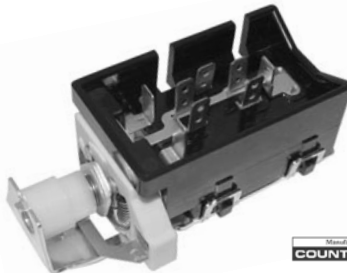

HEADLIGHT SWITCH ASSEMBLY

Manufactured By
COUNTERPART

60-04714 60-63 .....$ 26.00 ea.