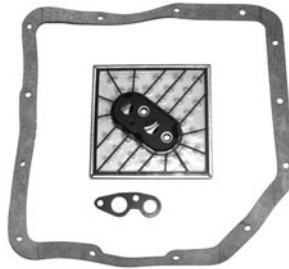

TRANSMISSION OIL FILTER KIT

Filter & gasket kit.

62-116161 62-72 Aluminum PowerGlide ..$ 11.00 kit

67-116161 67-72 TH350 .....$ 12.00 kit

67-116171 67-72 TH400 .....$ 15.00 kit