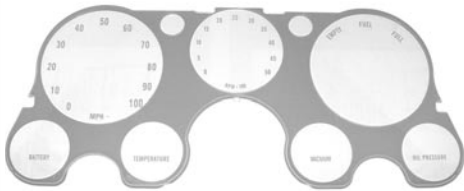

CHEVROLET & GMC TRUCK PARTS

Truck Shop Inc. 739 North Batavia Orange, California 92868

INSTRUMENT CLUSTER LENS