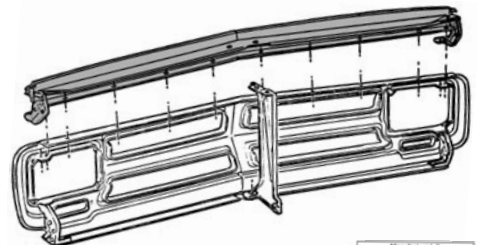

TOP GRILL BAR MOLDING

Manufactured By
COUNTERPART

67-00700⁺ 67-68 GMC, black . . . . . $ 135.00 ea.
67-00701⁺ 67-68 GMC, chrome . . . . . $ 189.00 ea.
69-00700⁺ 69-72 GMC, chrome . . . . . $ 225.00 ea.