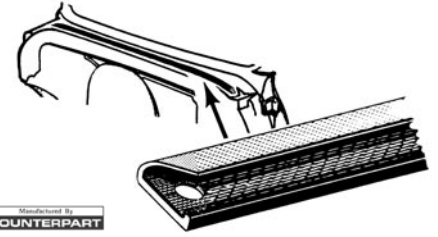

HOOD-TO-COWL WEATHERSTRIP

Manufactured By
COUNTERPART

60-09811 60-66 .....$ 10.00 ea.
67-09812 67-72 .....$ 10.00 ea.

HOOD-TO-COWL SEAL RETAINER SCREW KIT

67-09813 67-72 .....$ 2.00 kit