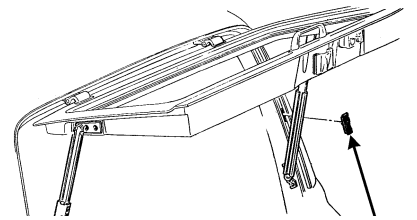

BLAZER LIFT HATCH HINGE ACCESS PLATE GASKETS

69-07708 69-72\$ 9.00 pr.

SUBURBAN OR PANEL LIFT HATCH BUMPER

60-07801 60-66\$ 9.00 ea.

SUBURBAN OR PANEL LIFT HATCH BUMPER

69-07802 69-72\$ 9.00 ea.

BLAZER / JIMMY LIFT GATE BUMPER