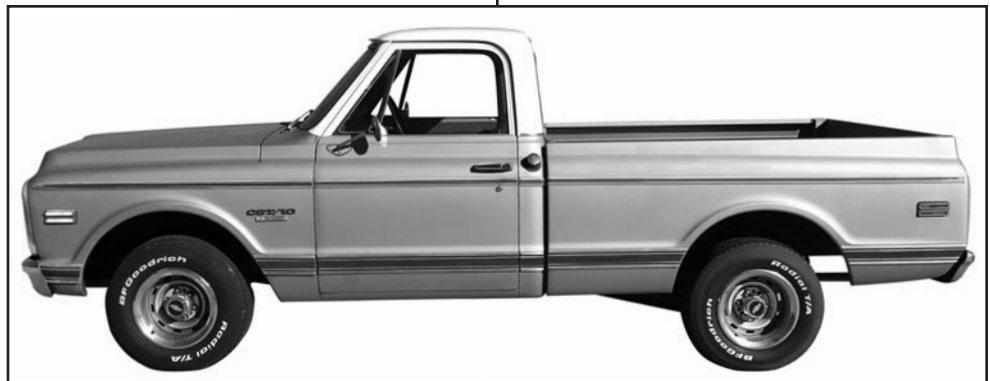

+ The following items require additional shipping and handling.

Fax Order 1-714-771-0407 • Toll Free 1-800-243-8947 • www.TruckandCarShop.com • 2022 Catalog