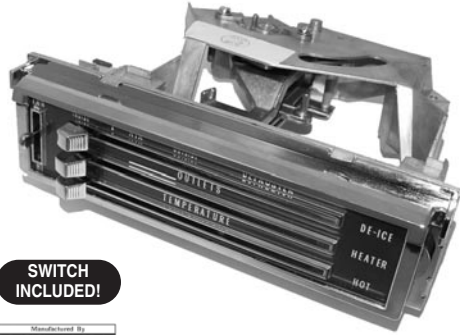

CHEVROLET & GMC TRUCK PARTS

Truck Shop Inc. 739 North Batavia Orange, California 92868

HEATER CONTROL PANEL

SWITCH INCLUDED!

Manufactured By
COUNTERPART

Includes: face panel, face panel lens, knobs, levers, housing & switch.
67-04809 67-72 With AC .....$ 165.00 ea.

SWITCH INCLUDED!