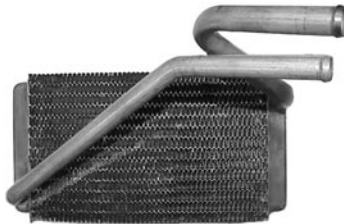

67-05301 67-72 With AC .....$ 89.00 ea.

HEATER MOTOR GASKET

60-05306 60-63 .....$ CALL ea.
67-05307 67-72 .....$ 10.00 ea.