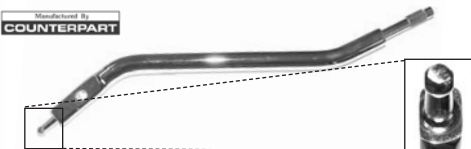

69-06805 69-70 Without tilt .....$ 21.00 ea.