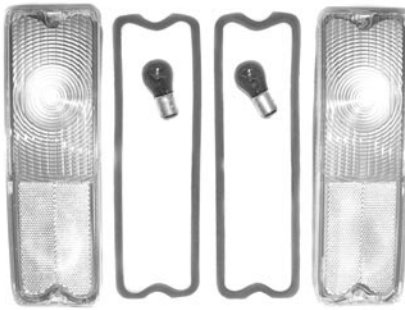

TAIL LIGHT LENS KITS

Fleetside clear lens conversion kit.

Includes: 2 red bulbs, 2 gaskets, 2 clear tail light lenses

67-165071	67-72	.....$	18.00	kit