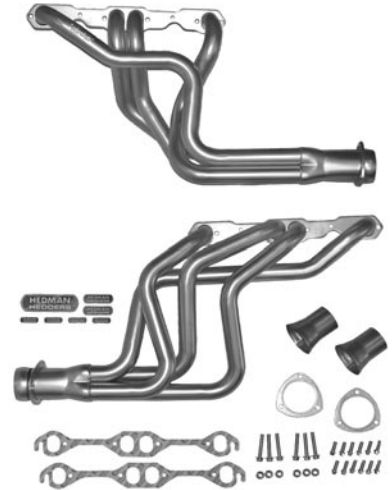

HEDMAN HEDDERS

Big Block

68-12201+ 68-72 Black 1 3/4" . . . . . $ 329.00 pr.

68-12202+ 68-72 Silver coated 1 3/4" . . . $ 799.00 pr.

HEADER GASKET SETS

60-12203 60-72 SB . . . . . $ 22.00 set

68-12204 68-72 BB . . . . . $ 27.00 set