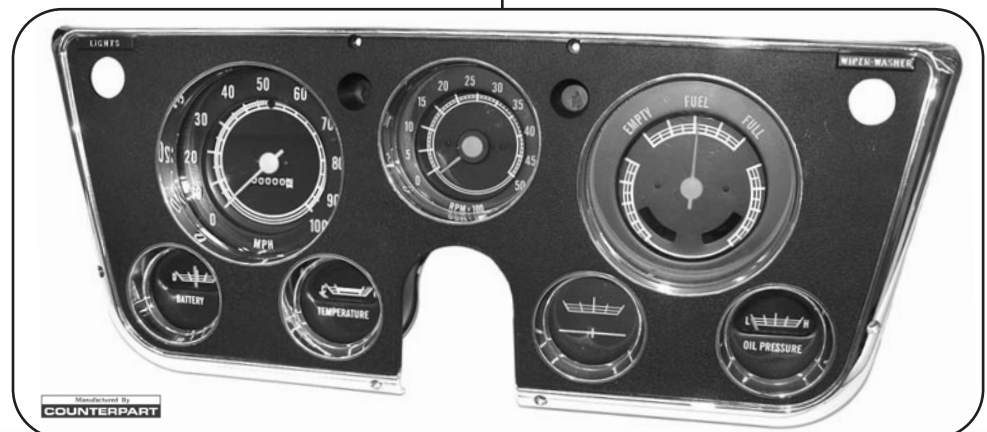

Manufactured By
COUNTERPART

+ The following items require additional shipping and handling.

Fax Order 1-714-771-0407 • Toll Free 1-800-243-8947 • www.TruckandCarShop.com • 2022 Catalog