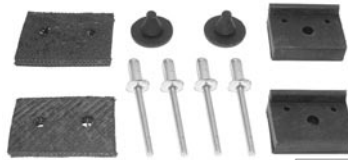

60-09705 60-66\$ 12.00 kit
 67-09705 67-72\$ 12.00 kit

HOOD BUMPER PAD BRACKETS/STANDS

62-09708 62-66\$ 30.00 set

Manufactured By
COUNTERPART

HOOD BUMPER KITS

60-09706 60-61 8 pcs\$ 7.00 set

Manufactured By
COUNTERPART