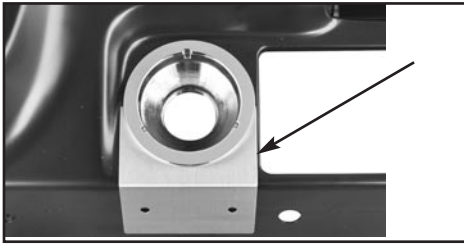

CHEVROLET & GMC TRUCK PARTS

Truck Shop Inc. 739 North Batavia Orange, California 92868

IGNITION SWITCH SCRATCH GUARD

68-047061 68-72 Stainless .....$ 14.00 ea.