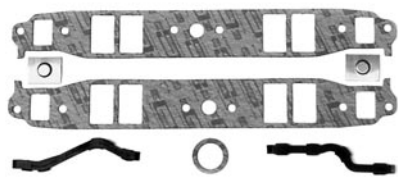

INTAKE MANIFOLD GASKET SETS

60-11909 60-72 SB ..... $ 18.00 set

68-11910 68-72 BB with oval port .... $ 21.00 set

68-11911 68-72 BB with rectangle port . . $ 25.00 set