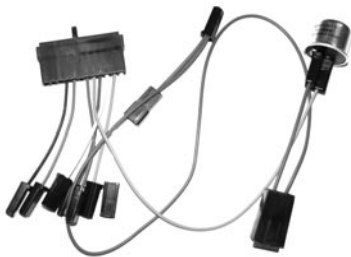

TILT COLUMN WIRE ADAPTERS

Adapts your factory wiring harness plug to the Ididit tilt column plug,
includes flashers.

60-07020	60-62	$ 39.00 ea.
60-07021	63-66	$ 39.00 ea.
67-07021	67-72	$ 22.00 ea.