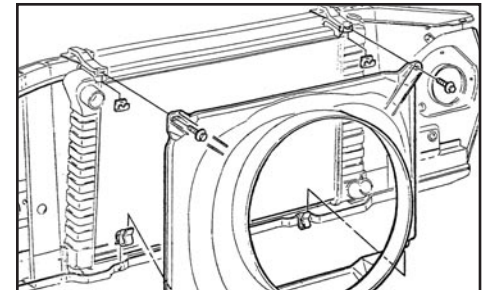

RADIATOR FAN SHROUD MOUNTING KIT

Manufactured By
COUNTERPART

67-10109 67-72 .....$ 6.00 kit

RADIATOR FAN SHROUD CLIP

67-10108 67-72 2 required .....$ 1.00 ea.

+ The following items require additional shipping and handling.

Fax Order 1-714-771-0407 • Toll Free 1-800-243-8947 • www.TruckandCarShop.com • 2022 Catalog