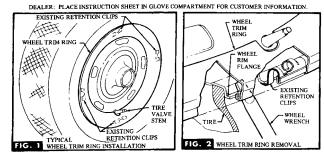

DECALS & LABELS

WHEEL TRIM RING CARD

67-17116	67-72		4.50 ea.

NEW CAR INSPECTION AND ADJUSTMENT SHEET

General Inspection: Oil level, Tire condition, Brake condition, etc.

Customer Model: _____

Year and Model: _____

Color: _____

Engine: _____

Transmission: _____

Drive: _____

Wheels: _____

Brake: _____

Lighting: _____

Interior: _____

Exterior: _____

Customer Copy