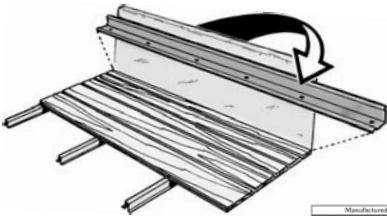

CHEVROLET & GMC TRUCK PARTS

Truck Shop Inc. 739 North Batavia Orange, California 92868

POLISHED STAINLESS STEEL BED STRIPS

Manufactured By
COUNTERPART

Shortbed = 77 1/8", Longbed = 97", Longhorn = 103".

- 60-16312+ 60-66 Short Stepside, 7 pcs. . . $ 155.00 set
- 60-16313+ 60-62 Long Stepside, 7 pcs. . . $ 175.00 set
- 63-16314+ 63-66 Long Stepside, 7 pcs. . . $ 175.00 set
- 60-16315+ 60-66 Short Fleetside, 11 pcs. . . $ 199.00 set
- 60-16316+ 60-62 Long Fleetside, 11 pcs. . . $ 225.00 set
- 63-16317+ 63-66 Long Fleetside, 11 pcs. . . $ 225.00 set
- 67-16318+ 67-72 Short Stepside, 7 pcs. . . $ 159.00 set
- 67-16319+ 67-72 Long Stepside, 7 pcs. . . $ 175.00 set
- 67-16320+ 67-72 Short Fleetside, 11 pcs. . . $ 195.00 set
- 67-16321+ 67-72 Long Fleetside, 11 pcs. . . $ 219.00 set
- 67-16322+ 67-72 Longhorn, 11 pcs. . . $ 259.00 set

STEEL ANGLED STRIPS

Manufactured By
COUNTERPART

Shortbed = 77 1/8", Longbed = 97".

- 60-16323+ 60-66 Short Stepside . . . . . $ 35.00 pr.
- 60-16324+ 60-62 Long Stepside . . . . . $ 42.00 pr.
- 63-16325+ 63-66 Long Stepside . . . . . $ 42.00 pr.
- 67-16326+ 67-72 Short Stepside . . . . . $ 34.00 pr.
- 67-16327+ 67-72 Long Stepside . . . . . $ 40.00 pr.