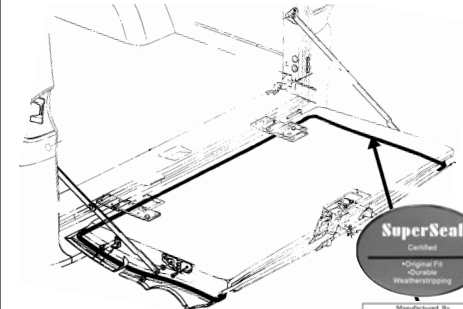

SUBURBAN OR PANEL TAILGATE WEATHERSTRIP

67-07804 67-72 .....$ 33.00 ea.

+ The following items require additional shipping and handling.

Fax Order 1-714-771-0407 • Toll Free 1-800-243-8947 • www.TruckandCarShop.com • 2022 Catalog