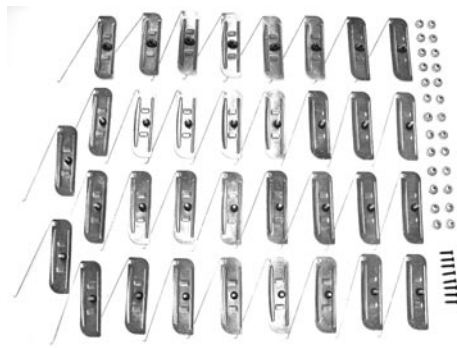

LOWER SIDE MOLDING CLIPS PUSH-IN & SCREW TYPE

Complete lower side molding clip kits

One kit does both sides.

69-08601	69-72	Shortbed	\$ 71.00 kit
69-08602	69-72	Longbed	\$ 78.00 kit
69-08603	69-72	Longhorn	\$ 85.00 kit