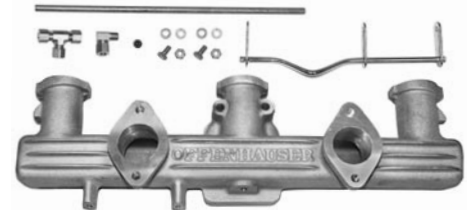

INTAKE MANIFOLDS

Offenhauser dual 1BBL intake manifold with linkage, fits 235 or 261 6 cyl.
60-11805 60-62 Dual carbs .....$ 539.00 ea.