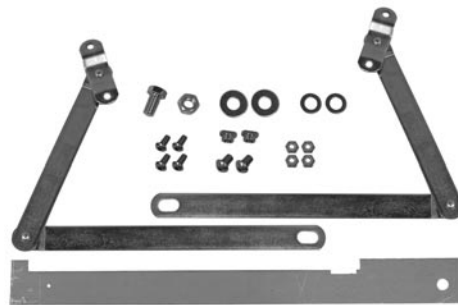

TAILGATE LINK CONVERSION KIT

Fits 60-72 stepside tailgates, replaces tailgate chains with hidden links, for a cleaner look. Instructions included.
*Use with Stealth Tailgate Latches.
60-16126 60-72 Stepside, zinc plated ..$ 105.00 kit
60-16127 60-72 Stepside, stainless steel . $ 195.00 kit
Fits 60-66 Fleetside tailgates, replaces tailgate chains with hidden links, for a cleaner look. Instructions included.
*Use with Stealth Tailgate Latches.
60-16128 60-66 Fleetside, zinc plated ..$ 125.00 kit
60-16129 60-66 Fleetside, stainless steel . $ 209.00 kit

TAILGATE DECALS

CHEVROLET

60-16207	60-72	Stepside, black	.....$ 12.00 set
60-16208	60-72	Stepside, chrome	.....$ 12.00 set
60-16209	60-72	Stepside, white	.....$ 12.00 set
60-16210	60-66	Fleetside, black	.....$ 12.00 set
60-16211	60-66	Fleetside, chrome	.....$ 12.00 set
60-16212	60-66	Fleetside, white	.....$ 12.00 set
67-16213	67-72	Fleetside, black	.....$ 12.00 set
67-16215	67-72	Fleetside, chrome	.....$ 12.00 set
67-16214	67-72	Fleetside, white	.....$ 12.00 set

TAILGATE PIVOT BOLT

Manufactured By
COUNTERPART

60-16205 60-66 Fleetside .....$ 6.00 ea.

TAILGATE BUMPERS

Manufactured By
COUNTERPART

67-16206 67-72 Fleetside .....$ 6.00 kit

BLAZER LIFT HATCH

Fiberglass with zinc plated internal brackets. Hardware sold separately.
69-16231⁺ 69-72 .....$ 999.00 ea.

LIFT HATCH STRUT KIT

67-07905 67-72 Suburban .....$ 69.00 kit
69-07905 69-72 Blazer .....$ 175.00 kit

LIFT HATCH SUPPORTS

69-07906 69-72 Blazer .....$ 89.00 kit