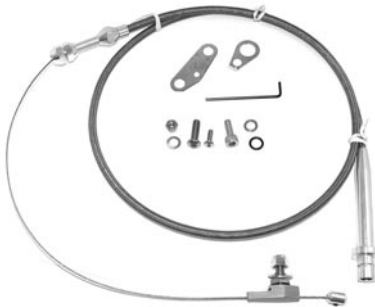

TH350 KICKDOWN CABLE BRACKET

- 50-06815 Kickdown cable bracket, Small Block\$ 11.00 ea.

KICKDOWN CABLE SEAL

- 60-06816\$ 2.00 ea.

KICKDOWN CABLE KIT

- Stainless steel braided. Great for TH conversions
- 60-068142 TH350\$ 42.00 ea.
- 60-068143 TH700R4\$ 42.00 ea.