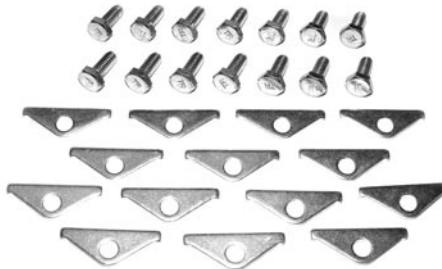

68-11208 68-72 Big block, 14 retainers and bolts\$ 19.00 set

CHROME VALVE COVER HOLD-DOWN TABS

Universal valve cover hold-down tabs, chrome.

60-11209 60-72 1 1/2" Wide\$ 1.00 ea.

60-11210 60-72 3" Wide\$ 2.00 ea.