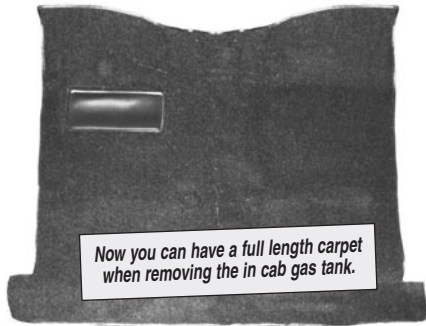

CHEVROLET & GMC TRUCK PARTS

Truck Shop Inc. 739 North Batavia Orange, California 92868

1967-1972 TRUCK CARPET KITS WITH UNDER BED GAS TANK

Now you can have a full length carpet when removing the in cab gas tank.

New extended length carpet for trucks without in cab gas tank.

1967-1972 Chevy Pickup Truck carpet kits are molded to fit and feature 80/20 loop with heel pad and jute padding. Order by color and transmission type.

Low Hump, 2 wheel drive, column shift

- 67-034282⁺ 67-72 Black, low .....$ 189.00 ea.
- 67-034302⁺ 67-72 Blue, low .....$ 189.00 ea.
- 67-034322⁺ 67-72 Green, low .....$ 189.00 ea.
- 67-034342⁺ 67-72 Saddle, low .....$ 189.00 ea.

Custom Colors available (special order) Call for details

- 67-034362 67-72 Custom Colors, low ...$ 199.00 ea.

High Hump, 2 wheel drive floor shift & all 4WD

- 67-034292⁺ 67-72 Black, high .....$ 189.00 ea.
- 67-034312⁺ 67-72 Blue, high .....$ 189.00 ea.
- 67-034332⁺ 67-72 Green, high .....$ 189.00 ea.
- 67-034352⁺ 67-72 Saddle, high .....$ 189.00 ea.

Custom Colors available (special order) Call for details

- 67-034372⁺ 67-72 Custom Colors, high ...$ 199.00 ea.