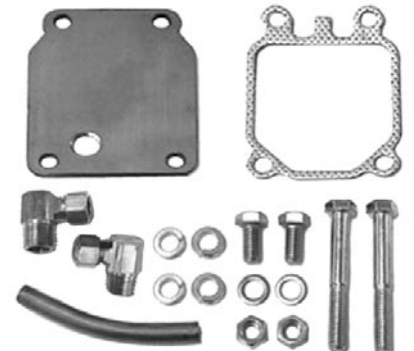

FENTON INTAKE MANIFOLD HEAT KIT

Fenton intake manifold heat kit, fits Fenton intake.
60-118065 60-62 .....$ 45.00 kit