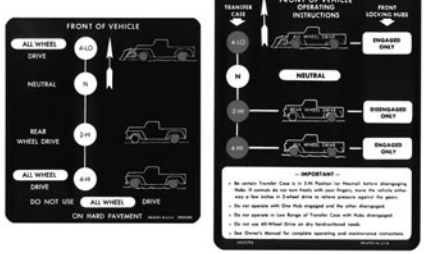

4X4 SHIFT PATTERN DECAL

69-17361	69-70	Blazer, 3959395	$ 4.50 ea.
69-17362	69-70	Blazer, with instructions 3959396	$ 4.50 ea.