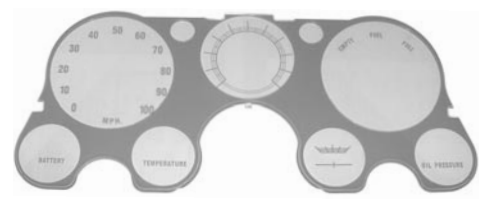

- 67-04309 67-72 With gauges & without tachometer, plastic ... $ 38.00 ea.

† The following items require additional shipping and handling.

Fax Order 1-714-771-0407 • Toll Free 1-800-243-8947 • www.TruckandCarShop.com • 2022 Catalog