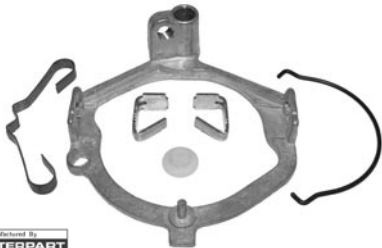

TURN SIGNAL SWITCH REPAIR KITS

Manufactured By
COUNTERPART

60-06607 60 . . . . . $ 30.00 kit