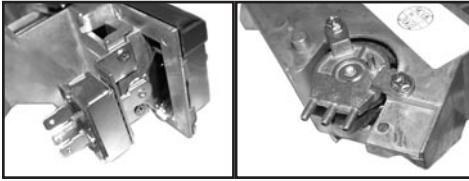

CHEVROLET & GMC TRUCK PARTS

Truck Shop Inc. 739 North Batavia Orange, California 92868

HEATER CONTROL PANEL

SWITCH INCLUDED!

Manufactured By
COUNTERPART

Includes: face panel, face panel lens, knobs, levers, housing & switch.
67-04809 67-72 With AC .....$ 165.00 ea.

SWITCH INCLUDED!