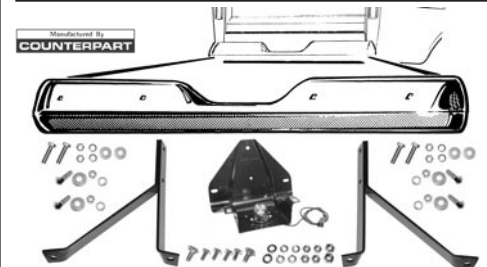

REAR BUMPER KITS

Manufactured By
COUNTERPART

Includes: 1 Chrome bumper, 2 outer bumper brackets, 2 inner bumper brackets, 4 chrome bumper bolts, 1 License plate bracket, and hardware.

60-16812⁺	60-62	Fleetside	$ 365.00 kit
63-16813⁺	63-66	Fleetside	$ 355.00 kit
60-168121⁺	60-62	Stepside	$ 455.00 kit
63-168131⁺	63-66	Stepside	$ 375.00 kit