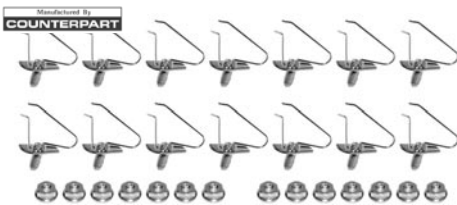

ORIGINAL ALUMINUM GRILL RIVETS

Original style, must flare.

60-00706	60-68\$.50	ea.
----------	-------	---------	-----	-----

Threaded style rivet with lock nut, replaces original rivets.

60-00707	60-72\$.75	ea.
----------	-------	---------	-----	-----

GRILL MOLDING CLIP KIT

Kit mounts one molding.

67-00708	67-68	Clip kit\$	17.00	kit
----------	-------	----------	---------	-------	-----

GRILL INSTALLATION KIT

Includes rivets, screws, and nylon fasteners to install inner grill to outer & grill to truck.