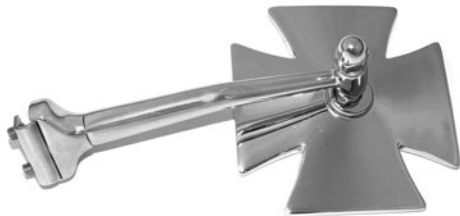

With convex glass.

60-021062 60-72 4" dia. RH\$ 22.00 ea.

"PEEP" MIRRORS WITH TURN SIGNAL ARROW

Has LED arrow (flashing) in the mirror lens that lights up when signaling.

With standard glass.

60-021021 60-72 LH or RH, 4" round ...\$ 35.00 ea.

With Convex glass.

60-021022 60-72 RH, 4" round\$ 35.00 ea.

CHEVROLET & GMC TRUCK PARTS

Truck Shop Inc. 739 North Batavia Orange, California 92868

EXTERIOR "PEEP" MIRRORS

Straight arm rectangle, clamp-on style

60-021065 60-72 LH or RH, 5" x 2 1/2" rectangle . . . \$ 19.00 ea.

Curved arm maltese style

60-021066 60-72 LH or RH \$ 32.00 ea.

Straight arm maltese style

60-021067 60-72 LH or RH \$ 32.00 ea.

"PEEP" MIRROR VISOR