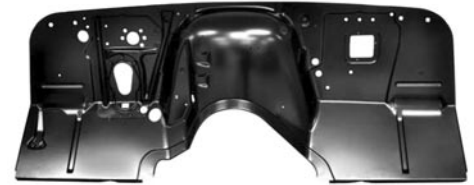

FIREWALL & TOE BOARD PANEL

60-094063+ 60-62 2-piece .....$ 415.00 ea.