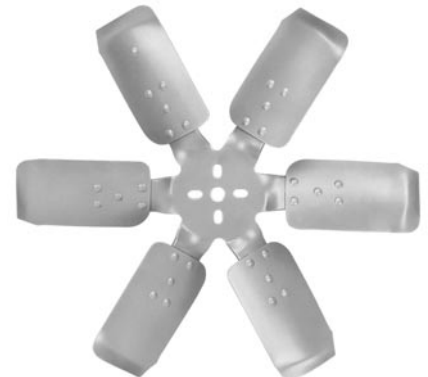

Non-Clutch type
60-10618 60-72 Universal, 17" 6 blade ..$ 56.00 ea.
60-10619 60-72 Universal, 18" 6 blade ..$ 59.00 ea.

+ The following items require additional shipping and handling.

Fax Order 1-714-771-0407 • Toll Free 1-800-243-8947 • www.TruckandCarShop.com • 2022 Catalog