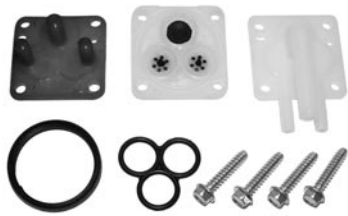

CHEVROLET & GMC TRUCK PARTS

Truck Shop Inc. 739 North Batavia Orange, California 92868

WINDSHIELD WASHER PUMP REPAIR KIT

64-063021 64-72 .....$ 14.00 kit