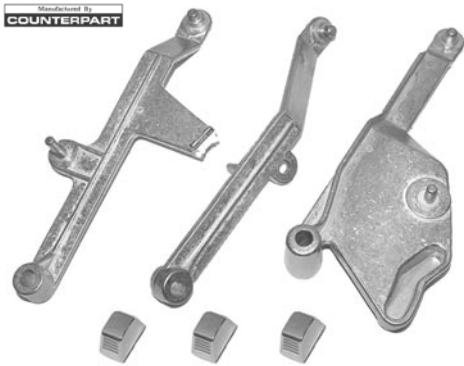

HEATER CONTROL LEVER KIT

Kit includes: 3 levers, 3 black knobs, bushings, clips.

60-05000	60-63\$	45.00	kit
64-05001	64-66\$	45.00	kit

HEATER CONTROL LEVERS

67-05006	67-72	With AC (3 pcs.)\$	21.00	set
----------	-------	------------------	---------	-------	-----