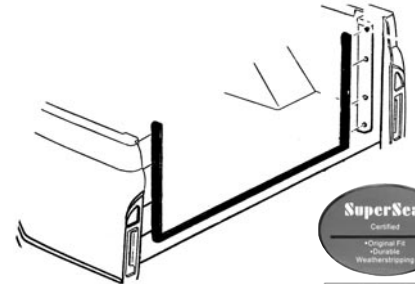

BLAZER TAILGATE-TO-BED WEATHERSTRIP

71-07803 69-72 Tailgate-to-bed weatherstrip .....$ 21.00 ea.

BLAZER / JIMMY TAILGATE WEATHERSTRIP RETAINER

Tailgate to bed weatherstrip vertical retainers.
69-07804 69-72 .....$ 85.00 pr.