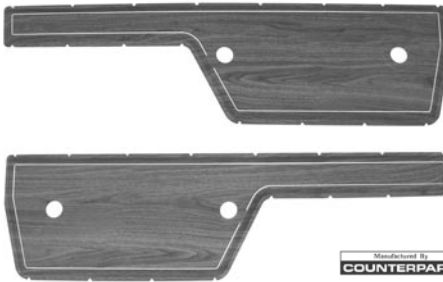

DOOR PANEL WOODGRAIN INSERTS

Woodgrain on aluminum with silver painted details.
Fits original door panels.

72-028125	72	$ 239.00	pr.