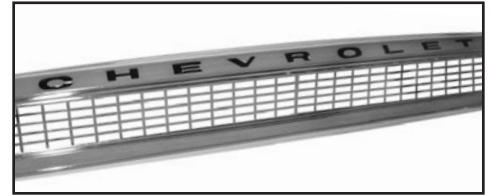

69-00502⁺ 69-70 Grill kit, with stamped "CHEVROLET" grill\$ 719.00 kit

Manufactured By
COUNTERPART

Chevrolet grill kit includes: aluminum outer grill shell, silver inner grill, grill installation kit, aluminum headlight bezels and grill emblem.

71-00502⁺ 71-72 Grill kit with emblem\$ 569.00 kit

GRILLS

Manufactured By
COUNTERPART

Chevrolet 1/2-1 ton.

64-00601⁺ 64-66 Chrome steel\$ 329.00 ea.

64-00602⁺ 64-66 Polished aluminum ...\$ 469.00 ea.

Manufactured By
COUNTERPART