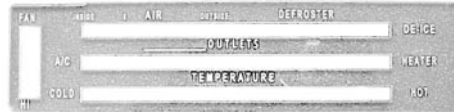

A/C CONTROL PANEL LENS

67-04902 67-72 Replacement .....$ 30.00 ea.

HEATER CONTROL PANEL SCREW KIT

67-04903 67-72 2 pcs .....$ .75 kit