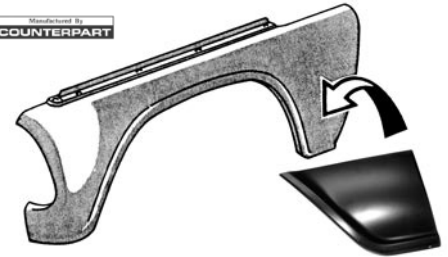

FRONT FENDER PATCH PANELS

Manufactured By
COUNTERPART

60-09217 60-66 Lower rear, left .....$ 25.00 ea.
60-09218 60-66 Lower rear, right .....$ 25.00 ea.
67-09220 67-72 Lower rear, left .....$ 34.00 ea.
67-09221 67-72 Lower rear, right .....$ 34.00 ea.

Manufactured By
COUNTERPART

Area below the battery, common spot for corrosion.

67-09219 67-72 Lower front, right .....$ 60.00 ea.