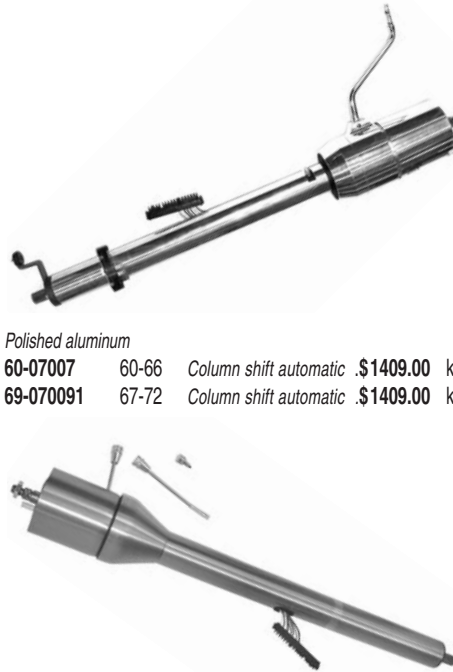

Polished aluminum

60-07007 60-66 Column shift automatic . $1409.00 kit

69-070091 67-72 Column shift automatic . $1409.00 kit

Paintable steel

60-070012 60-66 Floor shift .....$ 535.00 kit

67-070012 67-72 Floor shift .....$ 485.00 kit

Chrome steel

60-070042 60-66 Floor shift .....$ 719.00 kit

67-070042 67-72 Floor shift .....$ 665.00 kit