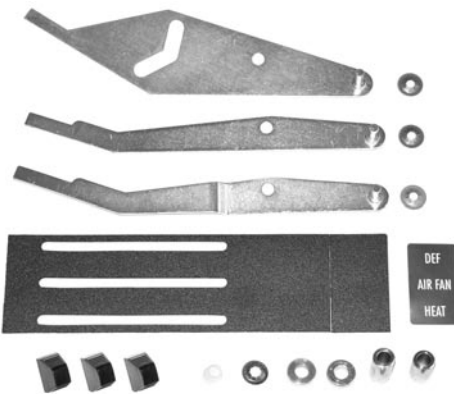

HEATER CONTROL PANEL REBUILD KIT